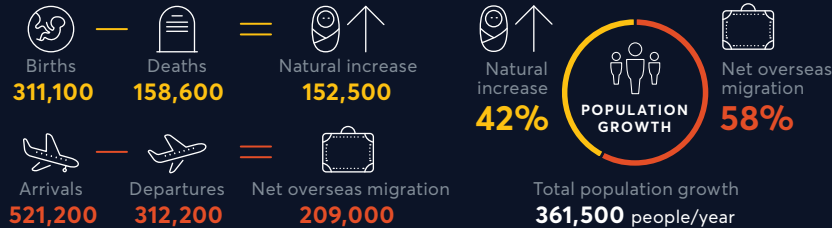

AUSTRALIA'S POPULATION MAP

HOUSEHOLDS

EMPLOYMENT

POPULATION

MAP KEY

- 1 City rank by population
- CAPITAL CITY
- Other city

CITY BY POPULATION

#	CITY	'000
1	SYDNEY	5,089
2	MELBOURNE	4,752
3	BRISBANE	2,392
4	PERTH	2,094
5	ADELAIDE	1,336
6	Gold Coast	651
7	Newcastle	443
8	ACT/CANBERRA	401
9	Sunshine Coast	313
10	Wollongong	299
11	HOBART	213
12	Geelong	196
13	Townsville	184
14	Cairns	151
15	DARWIN	125
16	Toowoomba	116
17	Ballarat	104
18	Bendigo	96
19	Albury - Wodonga	92
20	Launceston	87
21	Mackay	85
22	Rockhampton	80
23	Bunbury	77
24	Bundaberg	71
25	Coffs Harbour	70
26	Wagga Wagga	57
27	Hervey Bay	53
28	Mildura	51
29	Shepparton	50
30	Gladstone	49