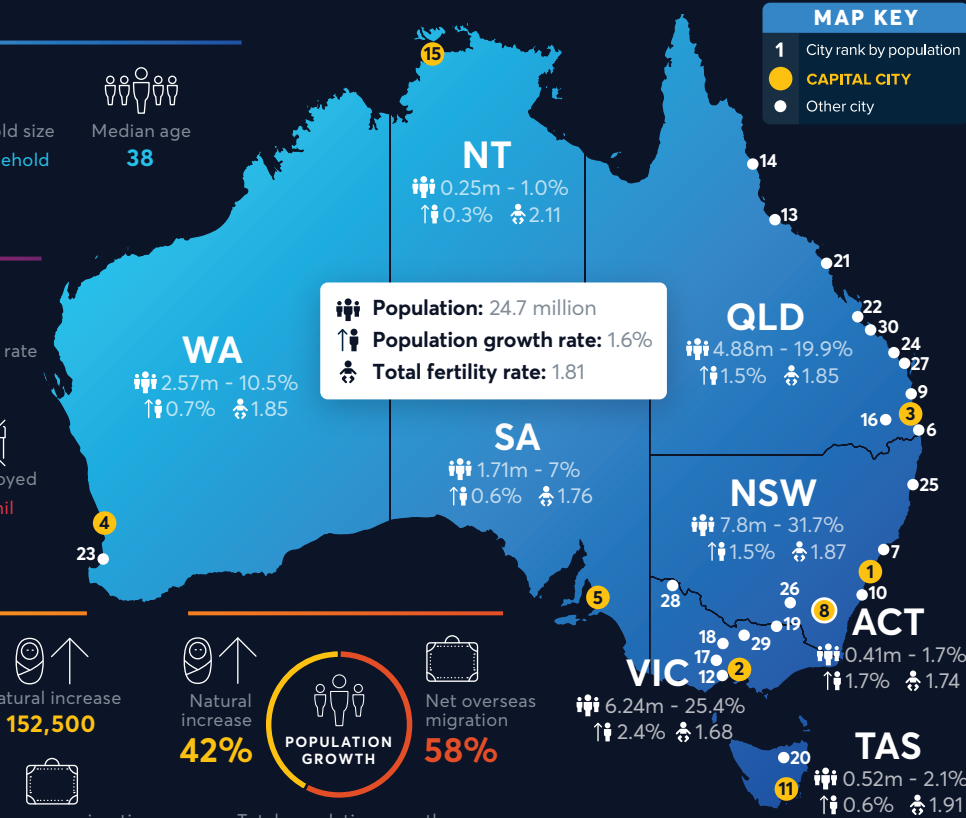

AUSTRALIA'S POPULATION MAP

HOUSEHOLDS

EMPLOYMENT

POPULATION

MAP KEY

- 1 City rank by population
- CAPITAL CITY
- Other city

CITY BY POPULATION

#	CITY	'000
1	SYDNEY	5,089
2	MELBOURNE	4,752
3	BRISBANE	2,392
4	PERTH	2,094
5	ADELAIDE	1,336
6	Gold Coast	651
7	Newcastle	443
8	ACT/CANBERRA	401
9	Sunshine Coast	313
10	Wollongong	299
11	HOBART	213
12	Geelong	196
13	Townsville	184
14	Cairns	151
15	DARWIN	125
16	Toowoomba	116
17	Ballarat	104
18	Bendigo	96
19	Albury - Wodonga	92
20	Launceston	87
21	Mackay	85
22	Rockhampton	80
23	Bunbury	77
24	Bundaberg	71
25	Coffs Harbour	70
26	Wagga Wagga	57
27	Hervey Bay	53
28	Mildura	51
29	Shepparton	50
30	Gladstone	49

© 2017 McCrindle | Source: McCrindle, ABS

AUSTRALIA'S GENERATIONAL PROFILE

POPULATION BY YEAR OF BIRTH