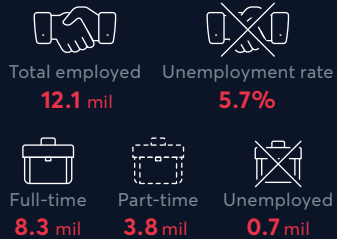

AUSTRALIA'S POPULATION MAP

HOUSEHOLDS

EMPLOYMENT

POPULATION

MAP KEY

- 1 City rank by population
- CAPITAL CITY
- Other city

CITY BY POPULATION

#	CITY	'000
1	SYDNEY	5,089
2	MELBOURNE	4,752
3	BRISBANE	2,392
4	PERTH	2,094
5	ADELAIDE	1,336
6	Gold Coast	651
7	Newcastle	443
8	ACT/CANBERRA	401
9	Sunshine Coast	313
10	Wollongong	299
11	HOBART	213
12	Geelong	196
13	Townsville	184
14	Cairns	151
15	DARWIN	125
16	Toowoomba	116
17	Ballarat	104
18	Bendigo	96
19	Albury - Wodonga	92
20	Launceston	87
21	Mackay	85
22	Rockhampton	80
23	Bunbury	77
24	Bundaberg	71
25	Coffs Harbour	70
26	Wagga Wagga	57
27	Hervey Bay	53
28	Mildura	51
29	Shepparton	50
30	Gladstone	49