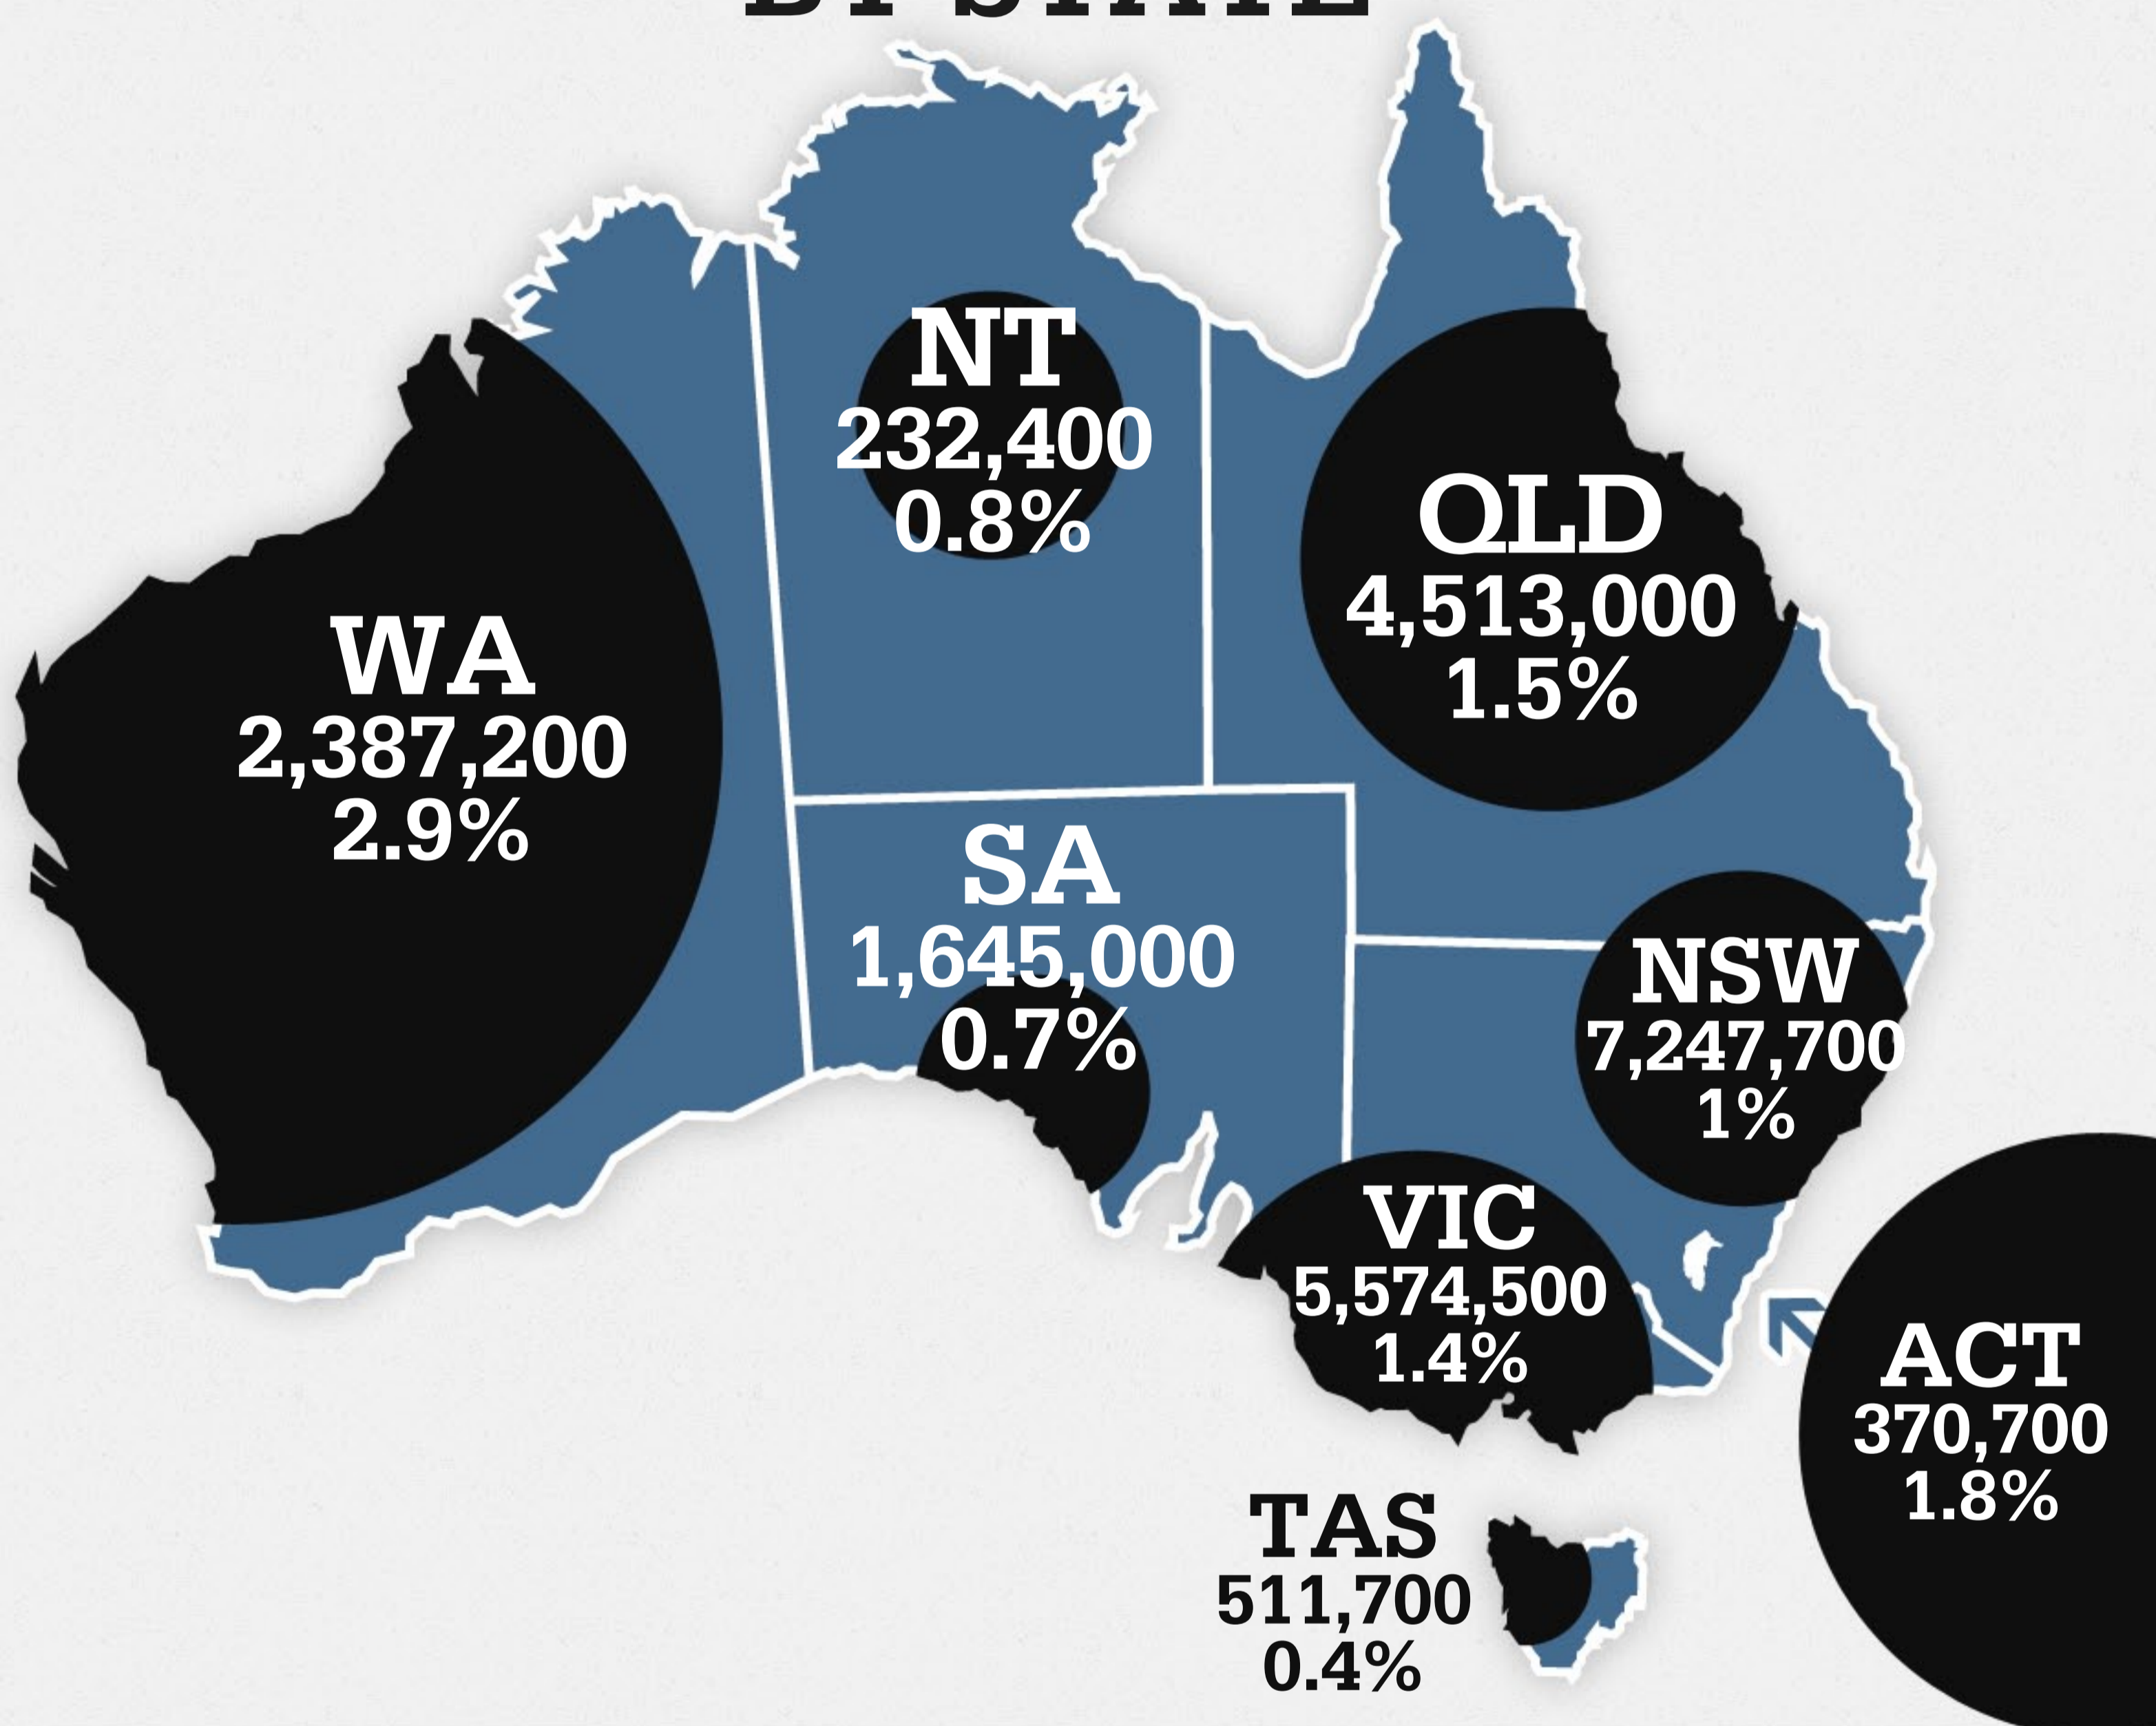

AUSTRALIAN CENSUS RESULTS

POPULATION GROWTH RATE BY STATE

INTERSTATE POPULATION FLOWS