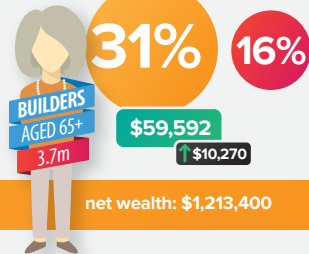

# AUSTRALIAN INCOME & WEALTH DISTRIBUTION

## GENERATIONAL BREAKDOWN

■ average household net wealth  
 ● % national wealth  
 ■ population  
 ● % national population  
 ■ average annual household income  
 ■ \$ increase last 24 months

**mccrindle**