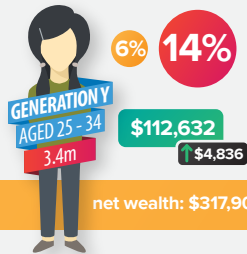

# AUSTRALIAN INCOME & WEALTH DISTRIBUTION

## GENERATIONAL BREAKDOWN

■ average household net wealth  
 ● % national wealth  
 ■ population  
 ● % national population  
 ■ average annual household income  
 ■ \$ increase last 24 months

**mccrindle**