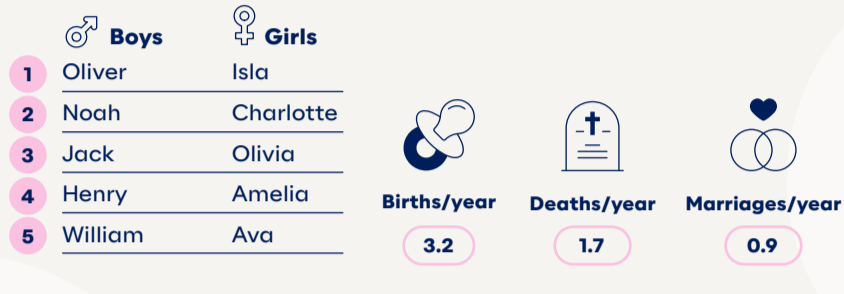

Births, death, marriages

If Australia was a street of 100 households...