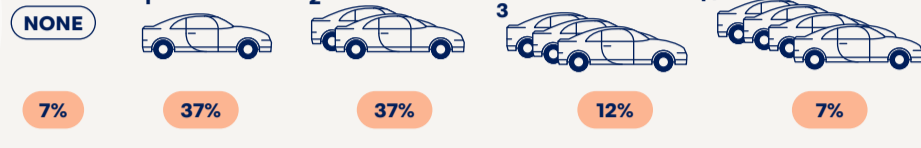

Australia Street

If Australia was a street of 100 households...

Population: 250 people

Generational Change

(% population)

Australian Households

Vehicle Ownership

Vehicle ownership by household