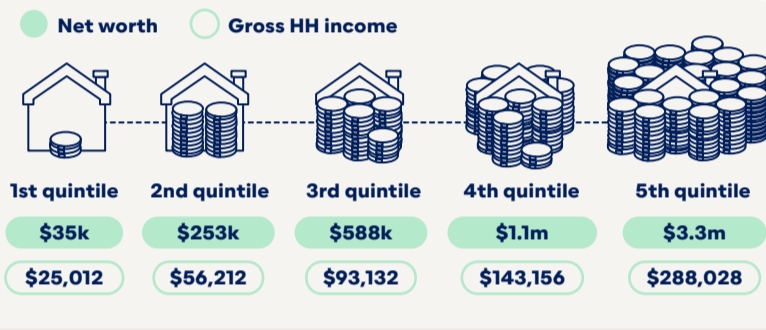

Household wealth quintiles