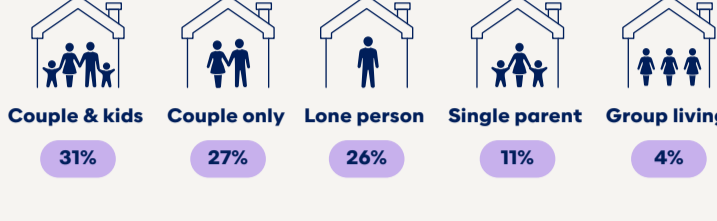

Australia Street

If Australia was a street of 100 households...

Population: 250 people

Generational Change

(% population)

Australian Households

Vehicle Ownership

Vehicle ownership by household

Births, death, marriages

If Australia was a street of 100 households...

Aboriginal and/or Torres Strait Islander people

If Australia was a street of 100 households...

Businesses

If Australia was a street of 100 households...