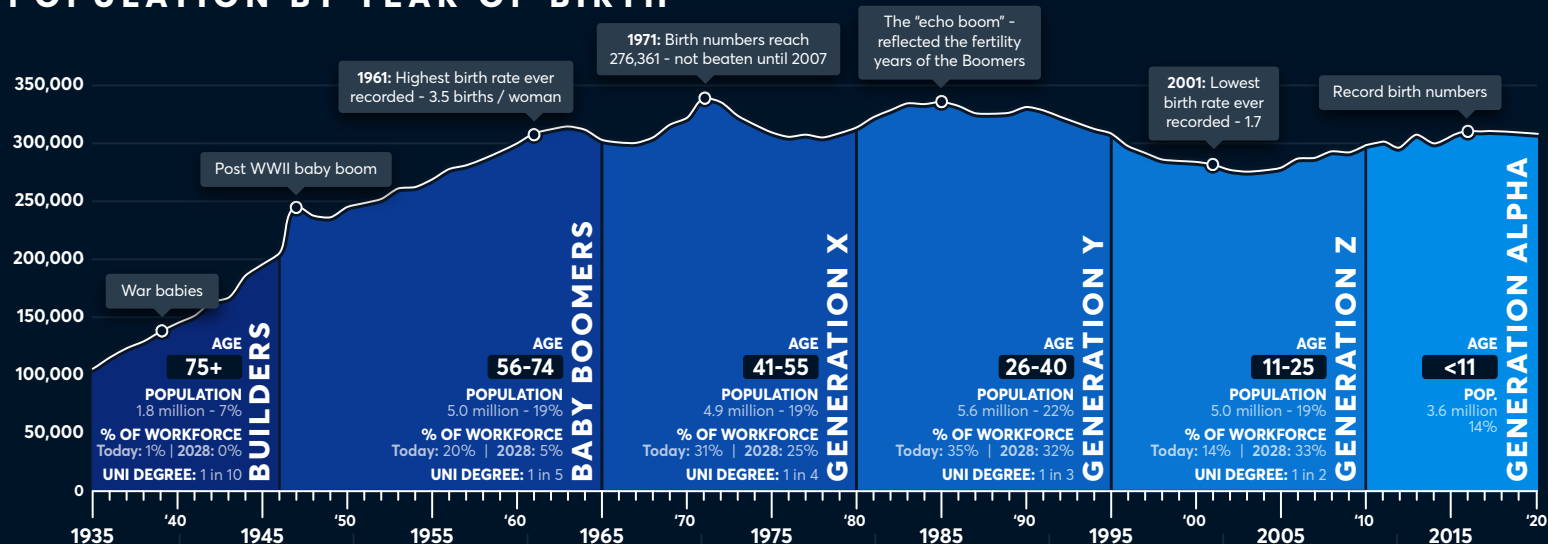

AUSTRALIA'S POPULATION MAP

HOUSEHOLDS

EMPLOYMENT

POPULATION

MAP KEY

- 1 Rank by population
- CAPITAL CITY
- Other city

CITY BY POPULATION

#	CITY	'000
1	SYDNEY	5,422
2	MELBOURNE	5,212
3	BRISBANE	2,566
4	PERTH	2,103
5	ADELAIDE	1,369
6	Gold Coast	714
7	Newcastle	499
8	ACT/CANBERRA	439
9	Sunshine Coast	351
10	Wollongong	311
11	Geelong	283
12	HOBART	239
13	Townsville	183
14	Cairns	156
15	DARWIN	148
16	Toowoomba	140
17	Ballarat	109
18	Bendigo	103
19	Albury - Wodonga	96
20	Launceston	89
21	Mackay	80
22	Rockhampton	79
23	Bunbury	75
24	Coffs Harbour	74
25	Bundaberg	72
26	Wagga Wagga	57
27	Hervey Bay	57
28	Mildura	53
29	Shepparton	53
30	Port Macquarie	50

AUSTRALIA'S GENERATIONAL PROFILE

POPULATION BY YEAR OF BIRTH

<p>Life expectancy at birth ♂ 80.7 ♀ 84.9</p>	<p>Median age of parents (new births) ♂ 33.5 ♀ 31.4</p>	<p>Median age first marriage ♂ 30.7 ♀ 29.2</p>	<p>Total fertility rate Australia: 1.6 OECD: 1.7</p>
--	--	---	---