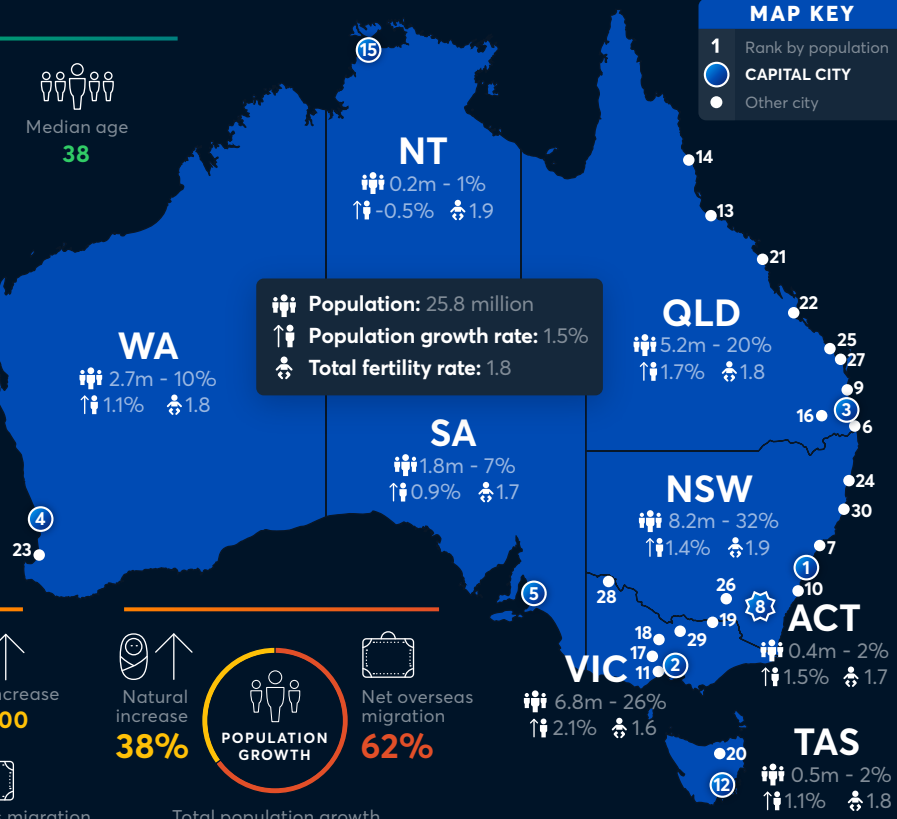

AUSTRALIA'S POPULATION MAP

HOUSEHOLDS

EMPLOYMENT

POPULATION

MAP KEY

- 1 Rank by population
- CAPITAL CITY
- Other city

CITY BY POPULATION

#	CITY	'000
1	SYDNEY	5,422
2	MELBOURNE	5,212
3	BRISBANE	2,566
4	PERTH	2,103
5	ADELAIDE	1,369
6	Gold Coast	714
7	Newcastle	499
8	ACT/CANBERRA	439
9	Sunshine Coast	351
10	Wollongong	311
11	Geelong	283
12	HOBART	239
13	Townsville	183
14	Cairns	156
15	DARWIN	148
16	Toowoomba	140
17	Ballarat	109
18	Bendigo	103
19	Albury - Wodonga	96
20	Launceston	89
21	Mackay	80
22	Rockhampton	79
23	Bunbury	75
24	Coffs Harbour	74
25	Bundaberg	72
26	Wagga Wagga	57
27	Hervey Bay	57
28	Mildura	53
29	Shepparton	53
30	Port Macquarie	50

AUSTRALIA'S GENERATIONAL PROFILE

POPULATION BY YEAR OF BIRTH

<p>Life expectancy at birth ♂ 80.7 ♀ 84.9</p>	<p>Median age of parents (new births) ♂ 33.5 ♀ 31.4</p>	<p>Median age first marriage ♂ 30.7 ♀ 29.2</p>	<p>Total fertility rate Australia: 1.6 OECD: 1.7</p>
--	--	---	---