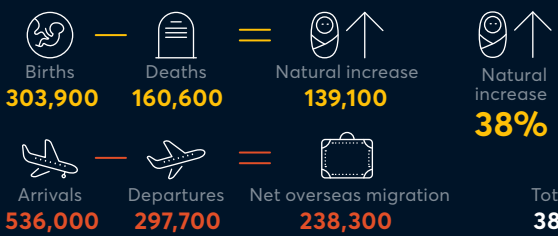

AUSTRALIA'S POPULATION MAP

HOUSEHOLDS

EMPLOYMENT

POPULATION

MAP KEY

- 1 Rank by population
- CAPITAL CITY
- Other city

CITY BY POPULATION

#	CITY	'000
1	SYDNEY	5,422
2	MELBOURNE	5,212
3	BRISBANE	2,566
4	PERTH	2,103
5	ADELAIDE	1,369
6	Gold Coast	714
7	Newcastle	499
8	ACT/CANBERRA	439
9	Sunshine Coast	351
10	Wollongong	311
11	Geelong	283
12	HOBART	239
13	Townsville	183
14	Cairns	156
15	DARWIN	148
16	Toowoomba	140
17	Ballarat	109
18	Bendigo	103
19	Albury - Wodonga	96
20	Launceston	89
21	Mackay	80
22	Rockhampton	79
23	Bunbury	75
24	Coffs Harbour	74
25	Bundaberg	72
26	Wagga Wagga	57
27	Hervey Bay	57
28	Mildura	53
29	Shepparton	53
30	Port Macquarie	50

AUSTRALIA'S GENERATIONAL PROFILE

POPULATION BY YEAR OF BIRTH

<p>Life expectancy at birth ♂ 80.7 ♀ 84.9</p>	<p>Median age of parents (new births) ♂ 33.5 ♀ 31.4</p>	<p>Median age first marriage ♂ 30.7 ♀ 29.2</p>	<p>Total fertility rate Australia: 1.6 OECD: 1.7</p>
--	--	---	---