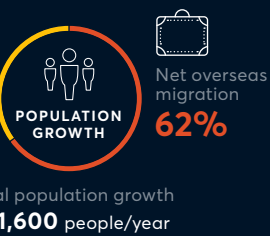

AUSTRALIA'S POPULATION MAP

HOUSEHOLDS

EMPLOYMENT

POPULATION

MAP KEY

- 1 Rank by population
- CAPITAL CITY
- Other city

CITY BY POPULATION

#	CITY	'000
1	SYDNEY	5,422
2	MELBOURNE	5,212
3	BRISBANE	2,566
4	PERTH	2,103
5	ADELAIDE	1,369
6	Gold Coast	714
7	Newcastle	499
8	ACT/CANBERRA	439
9	Sunshine Coast	351
10	Wollongong	311
11	Geelong	283
12	HOBART	239
13	Townsville	183
14	Cairns	156
15	DARWIN	148
16	Toowoomba	140
17	Ballarat	109
18	Bendigo	103
19	Albury - Wodonga	96
20	Launceston	89
21	Mackay	80
22	Rockhampton	79
23	Bunbury	75
24	Coffs Harbour	74
25	Bundaberg	72
26	Wagga Wagga	57
27	Hervey Bay	57
28	Mildura	53
29	Shepparton	53
30	Port Macquarie	50